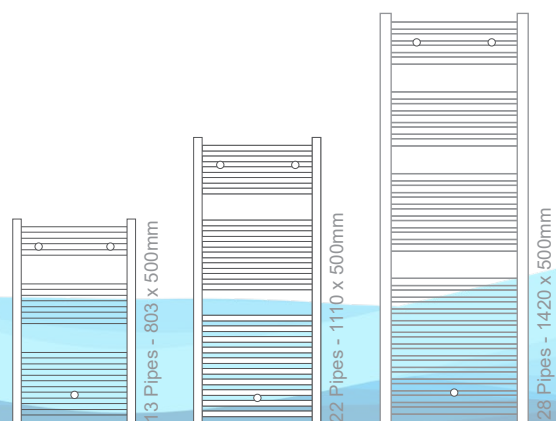

Available Colors

Code	Power (W)	Dimensions (mm)	Weight (Kg)
SOLPH0600	600	424 x 450 x 79	4,1
SOLPH0900	900	530 x 450 x 79	5,1
SOLPH1200	1200	636 x 450 x 79	5,8
SOLPH1500	1500	742 x 450 x 79	6,5
SOLPH2000	2000	825 x 450 x 79	8,9

Available Colors

Code	Power (W)	Pipes	Dimensions (mm)	Weight (Kg)
SOLTC0200CR	200	10	675 x 500 x 90	7
SOLTC0300CR	300	13	844 x 500 x 90	9
SOLTC0500CR	500	22	1151 x 500 x 90	13,8

*The dimensions of the towel rail are total and anchored to the wall (frame + control + wall brackets at minimum spacing).

** The model with a 1110x500 frame can be electrified in powers of 200, 300, 400 and 500w, the latter being the maximum power.

Hydraulic Towel Rail Chrome

Hydraulic towel rail

Features

- Carbon steel frame.
- Epoxy-polyester powder paint.
- Round horizontal tubes: 22x0.9mm.
- Includes depth-adjustable wall supports.
- Side collectors: 30x40x1.2mm.
- Connections: 3x1/2".
- Includes air vent.
- Maximum pressure 10 bar.
- Maximum temperature 120°C.
- Valid for single-pipe and two-pipe installation.
- Valves not included.

Available Colors

Code	Pipes	Dimensions (mm)	Weight (Kg)	Water (l)	$\Delta T_{50^\circ C}$ (w)	$\Delta T_{42,5^\circ C}$ (w)	Exponent
SOL0803450CR	13	803 x 450 x 90	4,6	3,1	219	181	1,174
SOL0803500CR	13	803 x 500 x 90	4,9	3,5	331	272	1,227
SOL0803550CR	13	803 x 550 x 90	5,2	3,5	359	294	1,230
SOL1110450CR	22	1110 x 450 x 90	8,0	4,7	321	262	1,254
SOL1110500CR	22	1110 x 500 x 90	8,6	5,0	512	419	1,243
SOL1110550CR	22	1110 x 550 x 90	9,2	5,4	555	454	1,244
SOL1420450CR	28	1420 x 450 x 90	10,2	5,9	415	338	1,274
SOL1420500CR	28	1420 x 500 x 90	11,0	6,4	669	547	1,249
SOL1420550CR	28	1420 x 550 x 90	11,7	6,8	727	594	1,248