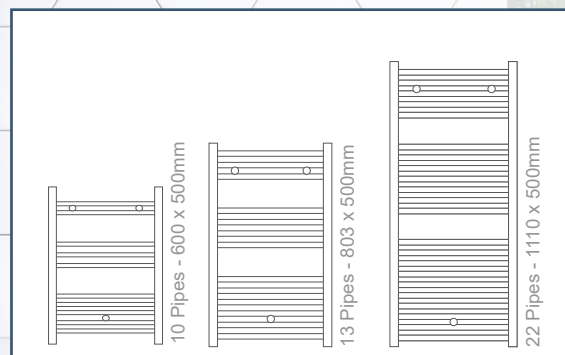

Electric Towel Rail Chrome Programmable

Programmable fluid electric towel rail

Features

- Fluid towel dryer.
- High quality steel frame.
- Programmable digital control with LCD display.
- Daily/weekly programming.
- Comfort mode, anti-frost, night.
- Standby mode.
- Boost mode 2 hours.
- Open windows function.
- Keyboard lock.
- Power range selectable: 7°C - 32°C.
- PID regulation.
- Class I.
- IP44.
- Safety thermofuse.
- Includes wall mounting kit adjustable in height and depth.

Available Colors

Code	Power (W)	Pipes	Dimensions (mm)	Weight (Kg)
SOLTPE0200CR	200	10	675 x 500 x 90	7,4
SOLTPE0300CR	300	13	878 x 500 x 90	9
SOLTPE0500CR	500	22	1785 x 500 x 90	13,8

*The dimensions of the towel rail are total and anchored to the wall (frame + control + wall brackets at minimum spacing).