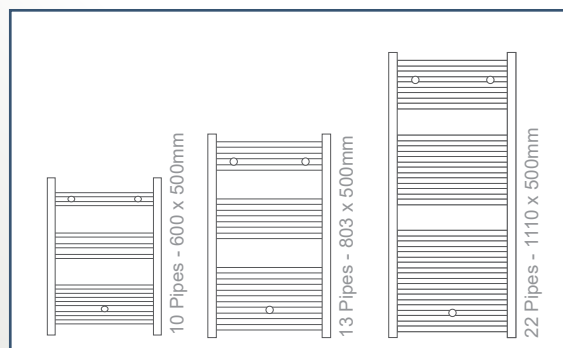

Electric Towel Rail Chrome

Fluid electric towel rail

Features

- Fluid towel dryer.
- High quality steel frame.
- Easy handling.
- Class I
- IP44
- Safety thermofuse.
- Includes wall mounting kit adjustable in height and depth.

Available Colors

Code	Power (W)	Pipes	Dimensions (mm)	Weight (Kg)
SOLTC0200CR	200	10	675 x 500 x 90	7
SOLTC0300CR	300	13	844 x 500 x 90	9
SOLTC0500CR	500	22	1151 x 500 x 90	13,8

*The dimensions of the towel rail are total and anchored to the wall (frame + control + wall brackets at minimum spacing).

** The model with a 1110x500 frame can be electrified in powers of 200, 300, 400 and 500w, the latter being the maximum power.