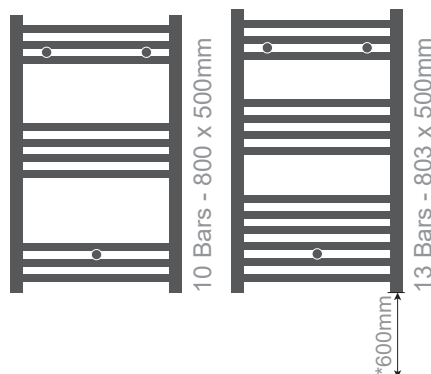

FLUID ELECTRIC TOWEL RAIL TECHNICAL DATA SHEET

MODELS

Code	Power(w)	Bars	Towel rail Dimensions* (mm)	Packaging Dimensions (mm)	Net Weight (Kg)	Gross Weight (Kg)	Colour
SOLTC0200CR	200	10	896 x 500 x 90	958 x 571 x 63	6,7	7,7	Chrome
SOLTC0250CR	250	13	899 x 500 x 90	958 x 571 x 63	8,8	9,88	Chrome

*The dimensions of the towel rail are total and anchored to the wall (frame+control+wall brackets at minimum spacing).

FEATURES

- Fluid towel dryer.
- Easy operation.
- On/Off function.
- LED indicator light.

TECHNICAL DATA

Material	Steel
IP	54
Class	I
Power cable w/plug	1.2 m

Supply voltage	230 Vac 50Hz
Fixing kit w/template	Yes
Safety thermal limiter	Yes

SCHEME

Control dimensions
(W x H x D):
113 x 96 x 39 mm